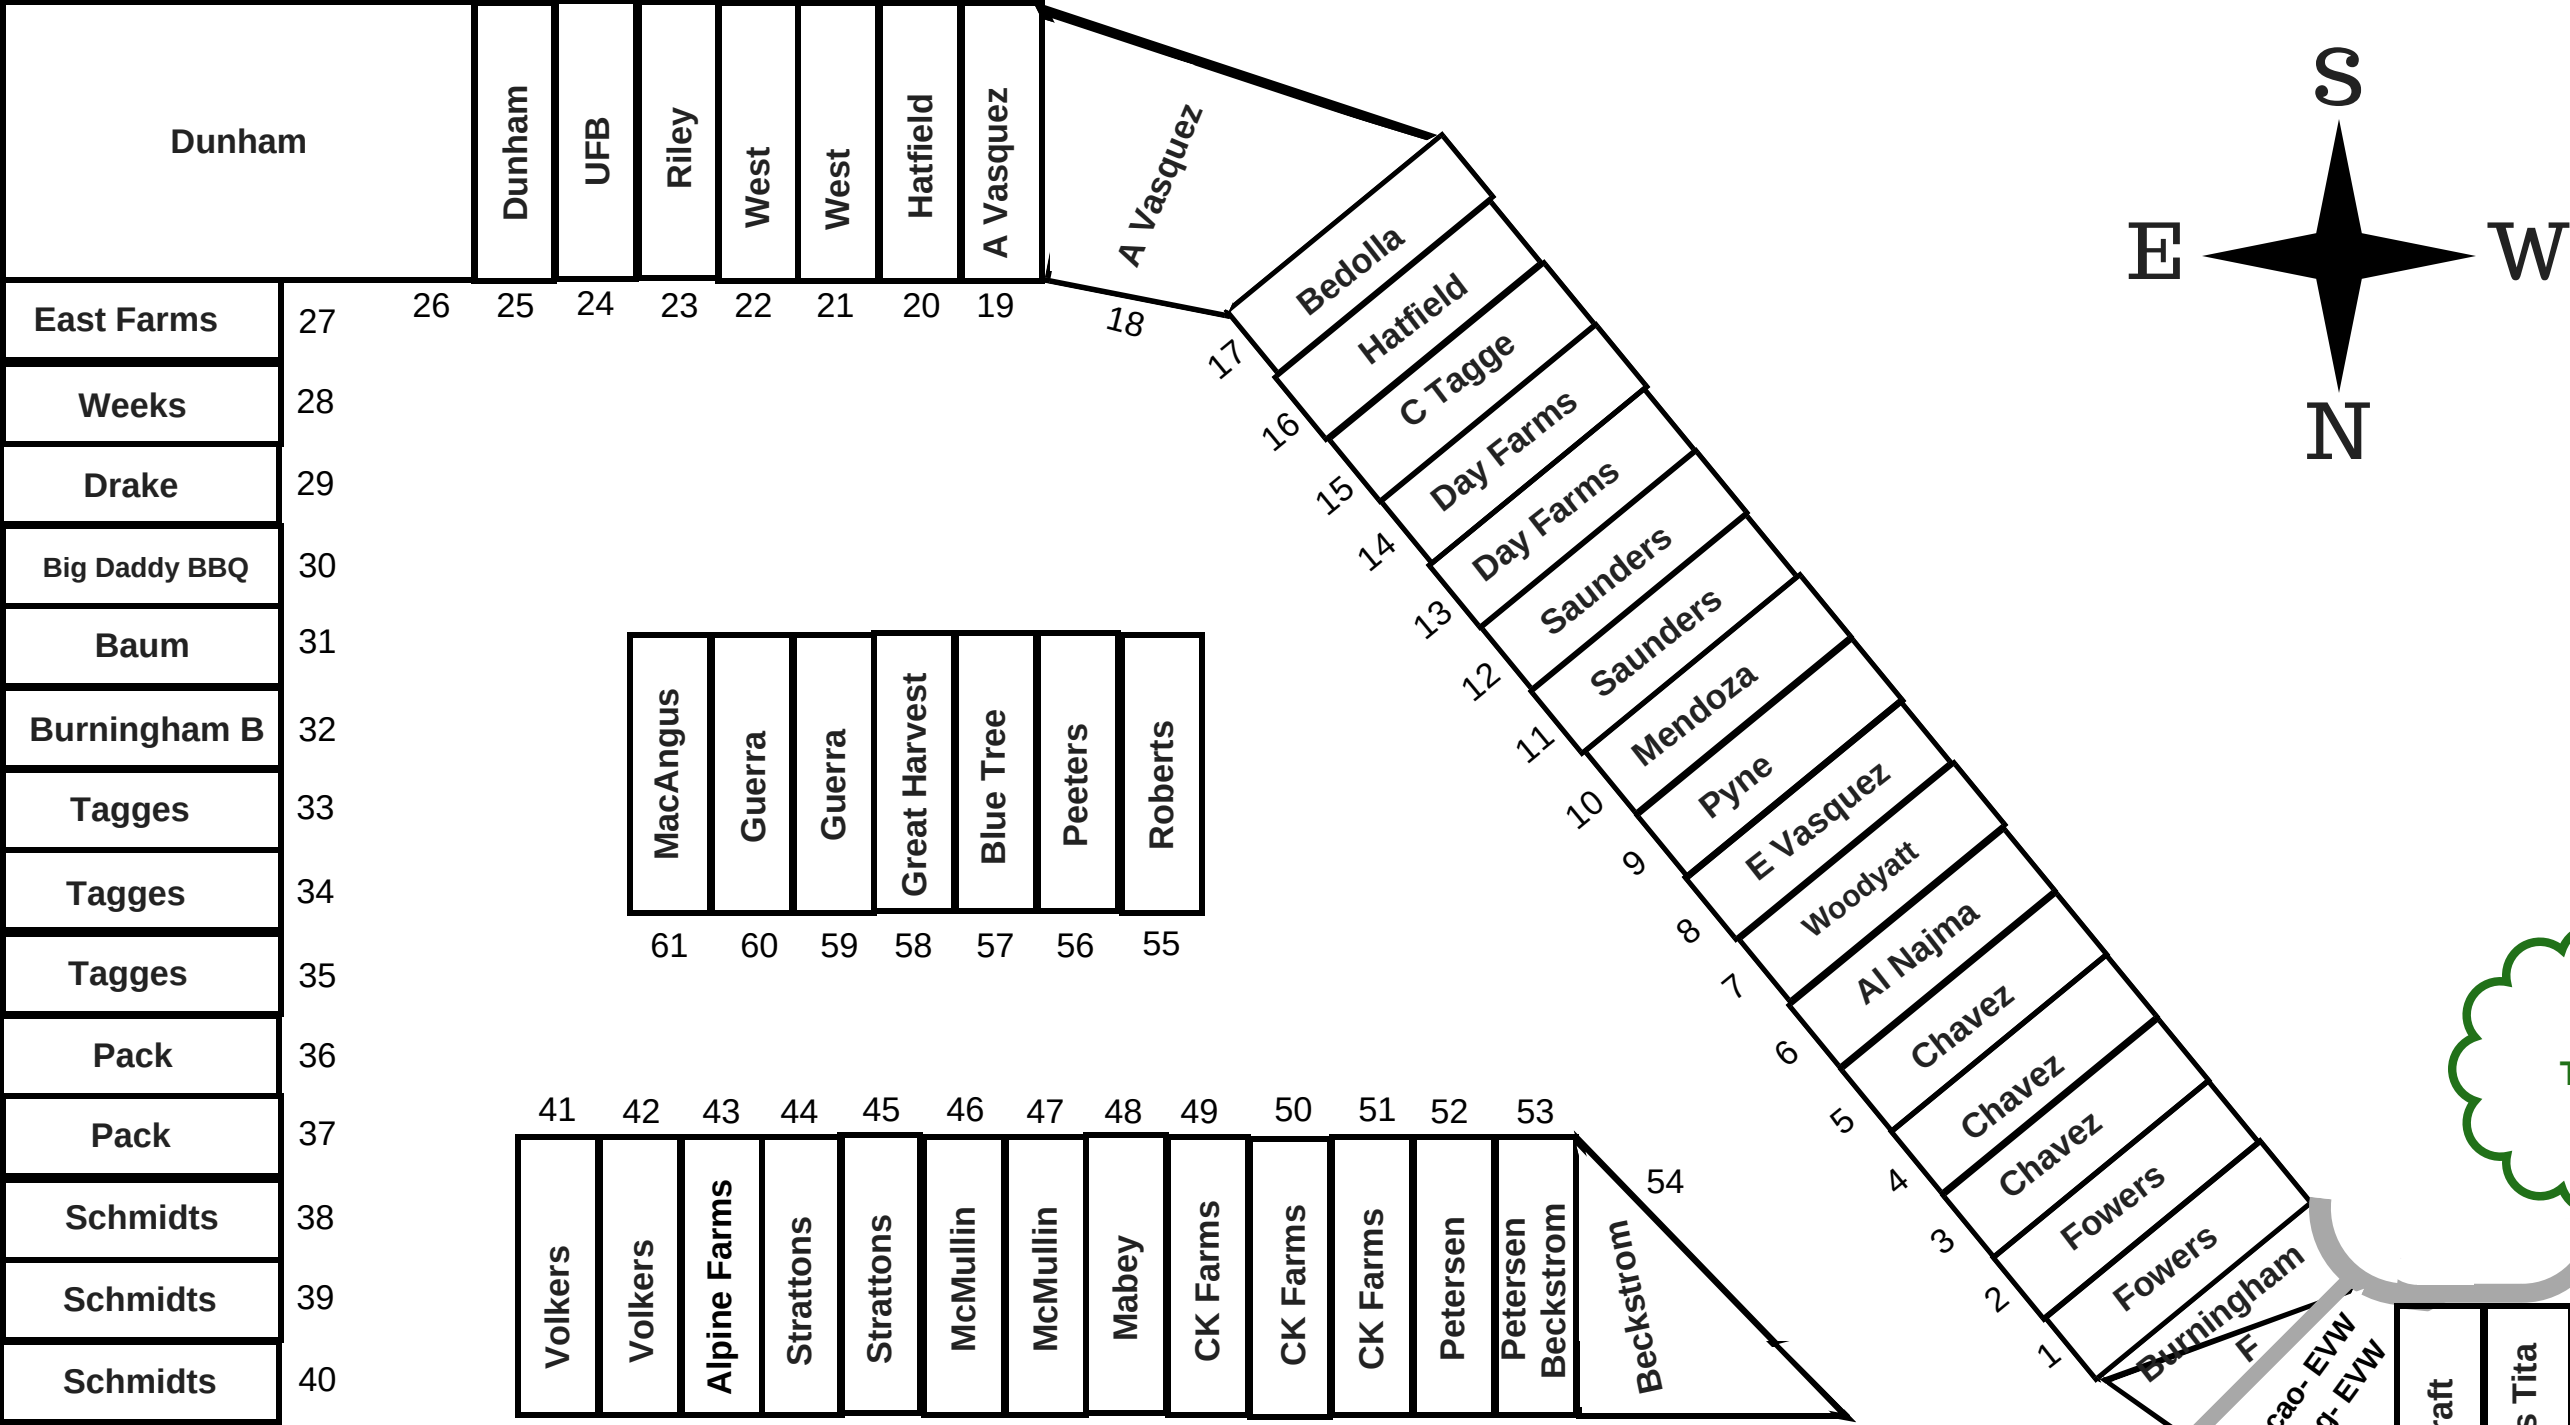

# 2019

No customer vehicles  
beyond this point

Parking

No customer vehicles  
beyond this point

\*Value added products\*

1. Fowers Fruit Ranch
2. Fowers Fruit Ranch
3. Chavez Farms
4. Chavez Farms
5. Chavez Farms
6. Al Najma\*
7. Woodyatt Farms
8. Eduardo Vazquez
9. Pyne Farms
10. Mendoza\*
11. Saunders Livestock
12. Saunders Livestock
13. Day Farms
14. Day Farms
15. Chad & Sean's Produce
16. Hatfield
17. Tamales (Bedolla)\*
18. Andres Vasquez
19. Andres Vasquez
20. Hatfield
21. West
22. West
23. Riley
24. Utah Farm Bureau Info Booth
25. Dunham Farm
26. Dunham Farm
27. East Farms
28. Weeks Berries
29. Drake\*
30. Big Daddy BBQ Sauce\*
31. Baum
32. Burningham Bees\*
33. Tagge's \*
34. Tagge's\*
35. Tagge's\*
36. Pack Orchards
37. Pack Orchards
38. Schmidt's
39. Schmidt's
40. Schmidt's
41. Volker's Bakery\*
42. Volker's Bakery\*
43. Alpine Farms
44. Stratton
45. Stratton
46. McMullin Ochards
47. McMullin Ochards
48. Mabey
49. CK Farms
50. CK Farms
51. CK Farms
52. Peterson Family Farm
53. Peterson Family Farm/Beckstrom Farms
54. Beckstrom Farms
55. Roberts
56. Peeters (Murray Market Gardens)\*
57. Blue Tree Farms\*
58. Great Harvest\*
59. Guerra
60. Guerra
61. Growing Empire (MacAngus)
62. Burningham Fruit
63. Every Other Sat Rotating: Cacao\*/ Wong Mushrooms
64. Beecraft\*
65. Tamales Tita\*